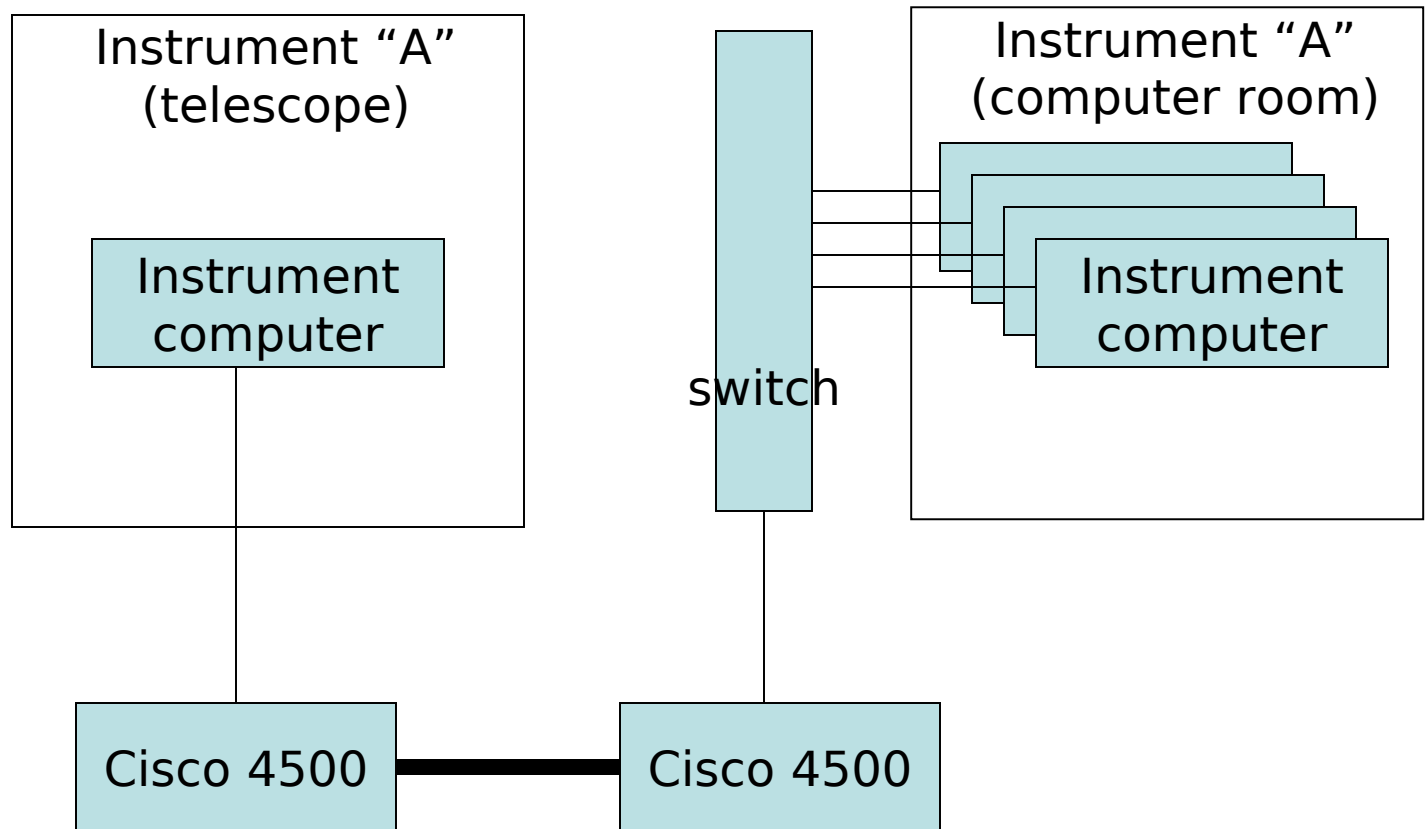

Network Topology

Norm Cushing

Requirements

- Managed port(s)
- Use spanning tree protocol
- Support VLANs (802.1q VLAN standard)
- Support SNMP (network monitoring)
- Support MAC filtering
- Supporting link aggregation (802.3ad standard).

Network Option A

Network Option B

Network Option C

Network Option D

Network Option E

vlan

Required Switch Option

- Cisco's Catalyst 2960

Ports - 8-port, 24-port, and 48-port boxes

Speeds - 10/100 or Gigabit,

Prices - \$560 to \$3700 or 7,50 to

Here is a link to the product line:

<http://www.cisco.com/en/US/products/ps6406/pi>