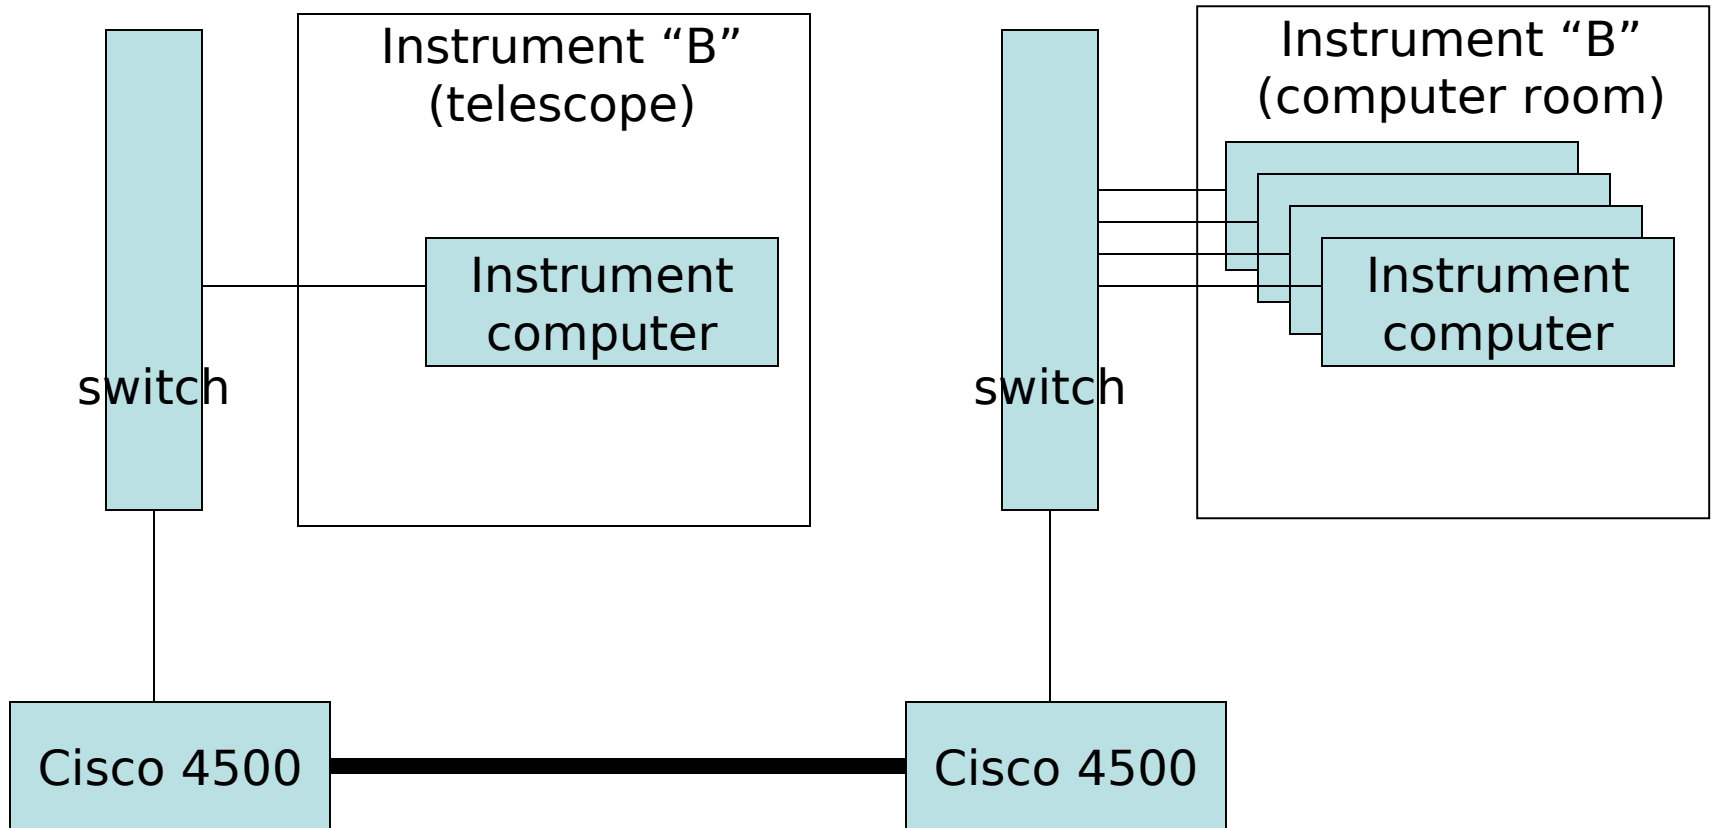

Network Topology

Norm Cushing

Requirements

- Managed port(s)
- Use spanning tree protocol
- Support VLANs (802.1q VLAN standard)
- Support SNMP (network monitoring)
- Support MAC filtering
- Supporting link aggregation (802.3ad standard).

Network Option A

Network Option B

Network Option C

Network Option D

Network Option E

vlan

Required Switch Option

- Cisco's Catalyst 2960

Ports - 8-port, 24-port, and 48-port boxes

Speeds - 10/100 or Gigabit,

Prices - \$560 to \$3700 or 7,50 to

Here is a link to the product line:

<http://www.cisco.com/en/US/products/ps6406/pi>