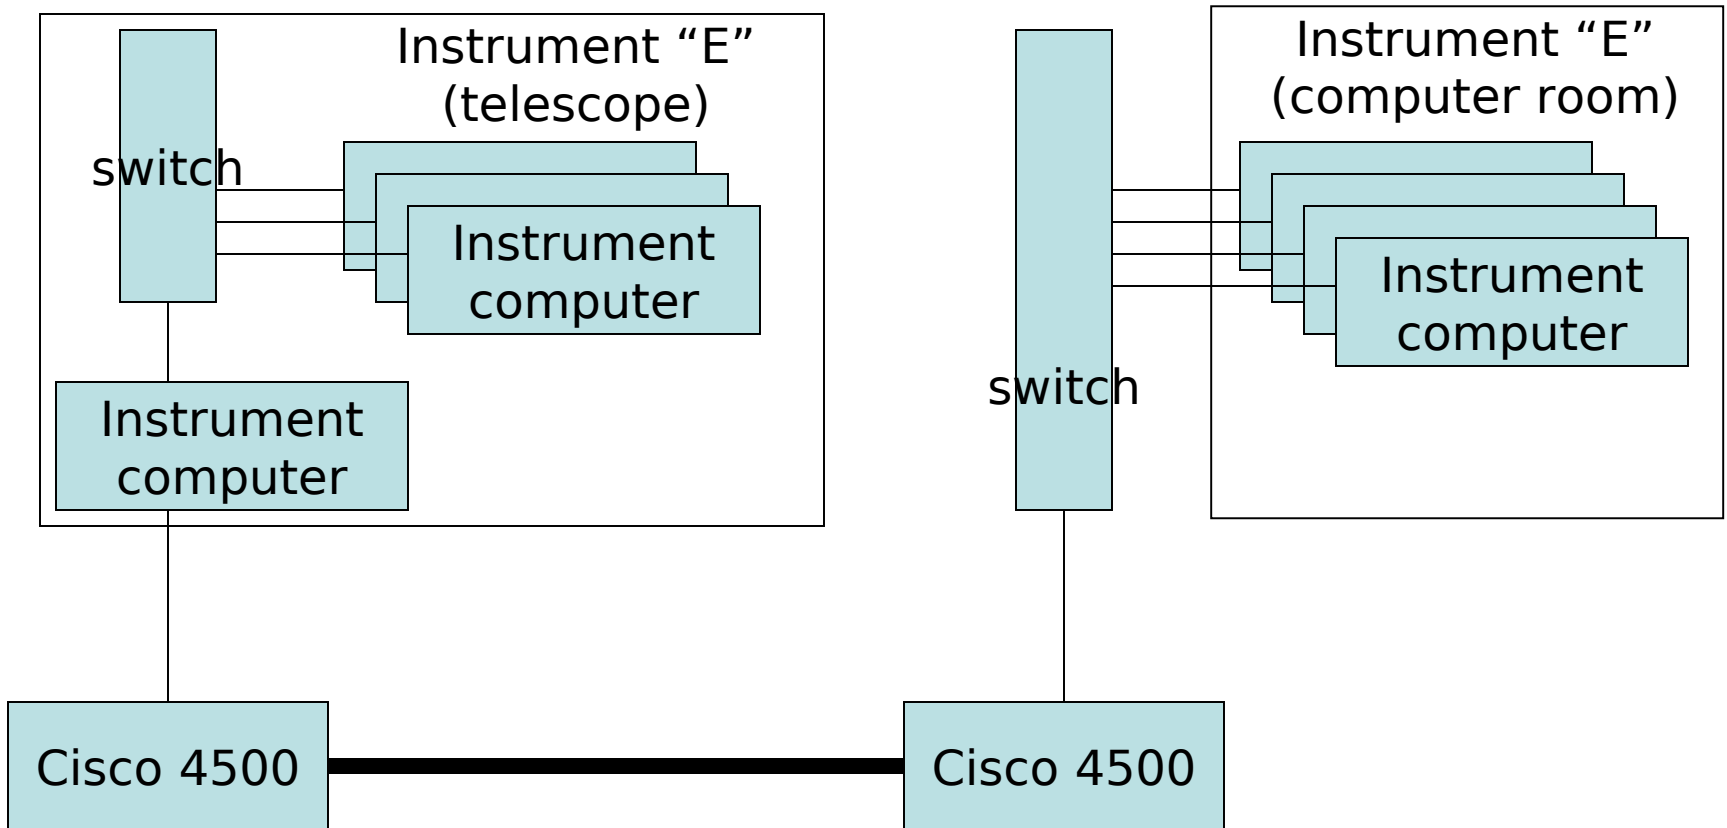

Network Topology

Norm Cushing

Requirements

- Managed port(s)
- Use spanning tree protocol
- Support VLANs (802.1q VLAN standard)
- Support SNMP (network monitoring)
- Support MAC filtering
- Supporting link aggregation (802.3ad standard).

Network Option A

Network Option B

Network Option C

Network Option D

Network Option E

vlan

Required Switch Option

- Cisco's Catalyst 2960

Ports - 8-port, 24-port, and 48-port boxes

Speeds - 10/100 or Gigabit,

Prices - \$560 to \$3700 or 7,50 to

Here is a link to the product line:

<http://www.cisco.com/en/US/products/ps6406/pi>