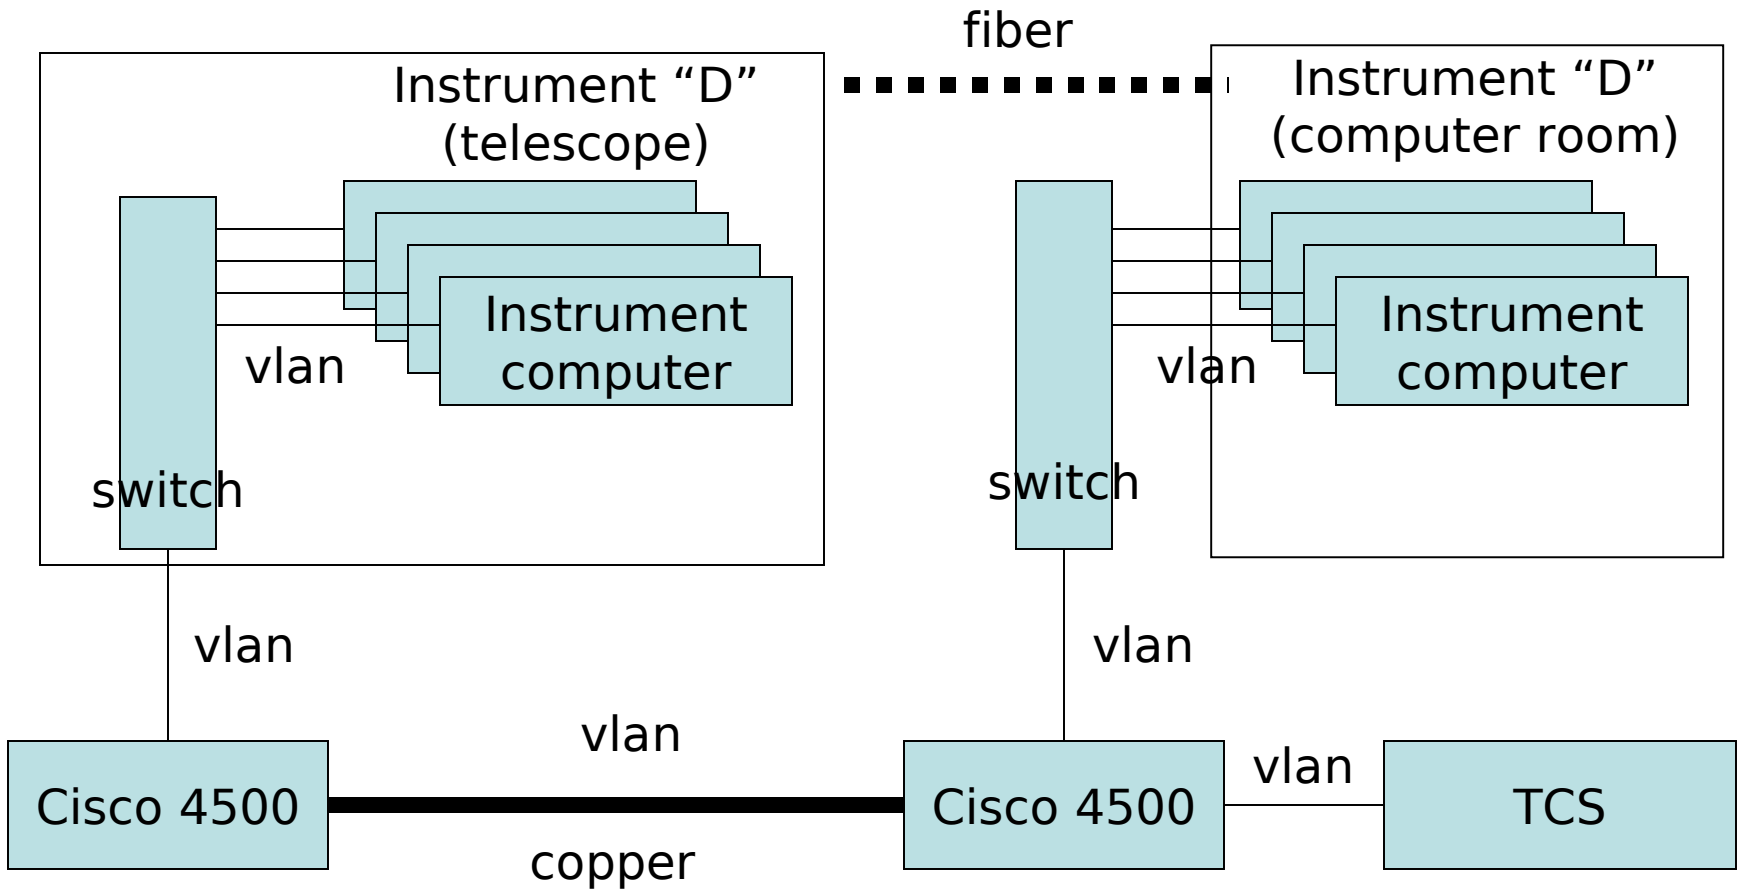

Network Topology

Norm Cushing

Requirements

- Managed port(s)
- Use spanning tree protocol
- Support VLANs (802.1q VLAN standard)
- Support SNMP (network monitoring)
- Support MAC filtering
- Supporting link aggregation (802.3ad standard).

Network Option A

Network Option B

Network Option C

Network Option D

Network Option E

vlan

Required Switch Option

- Cisco's Catalyst 2960

Ports - 8-port, 24-port, and 48-port boxes

Speeds - 10/100 or Gigabit,

Prices - \$560 to \$3700 or 7,50 to

Here is a link to the product line:

<http://www.cisco.com/en/US/products/ps6406/pi>