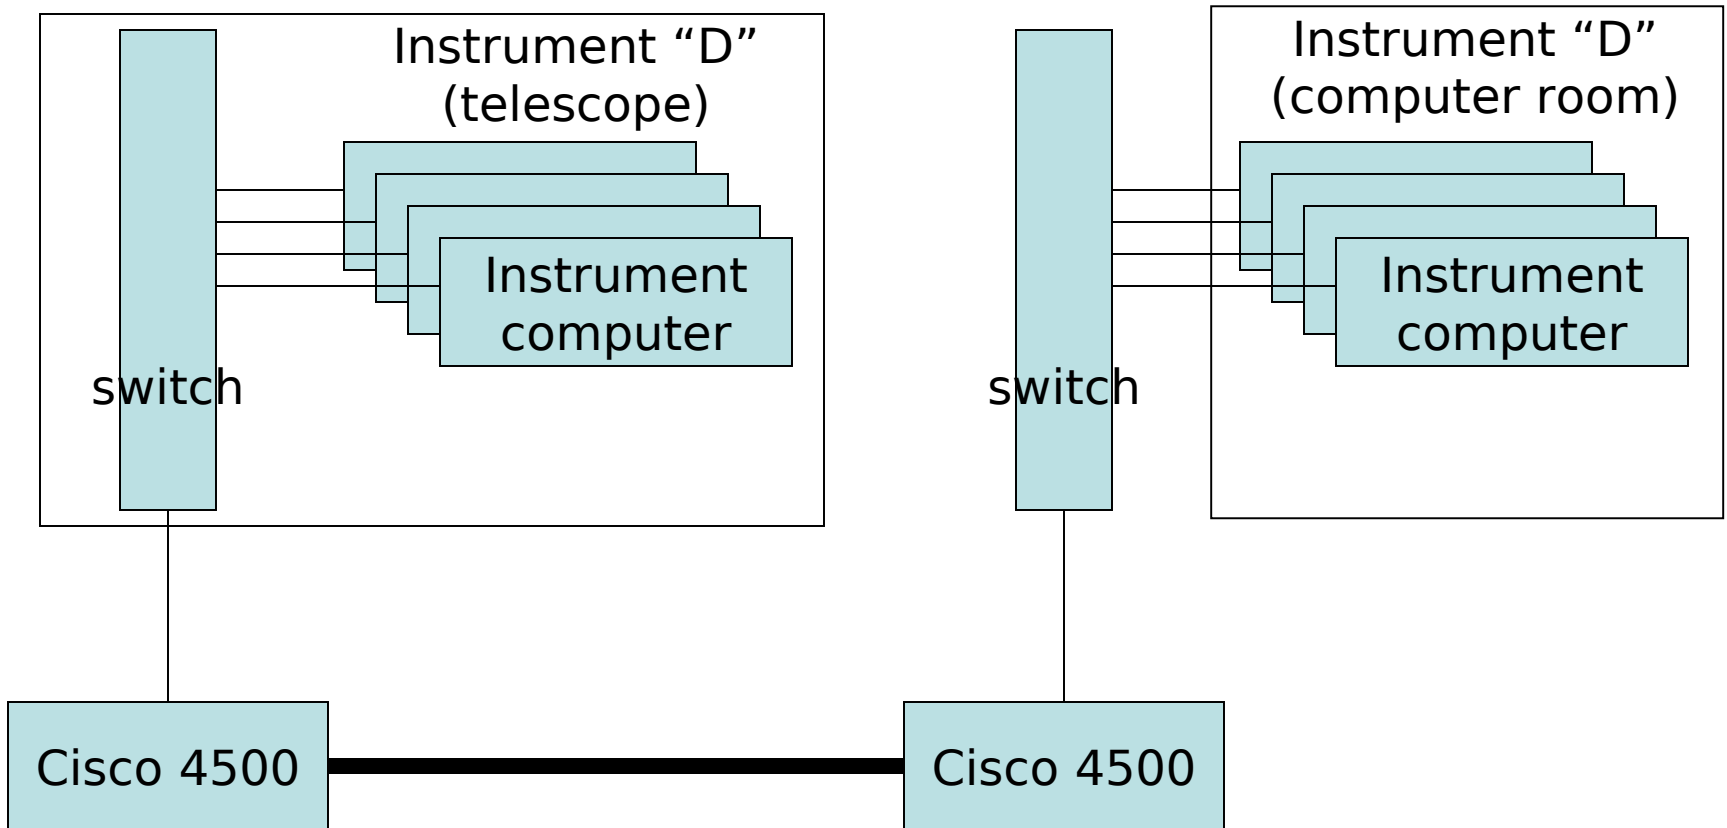

Network Topology

Norm Cushing

Requirements

- Managed port(s)
- Use spanning tree protocol
- Support VLANs (802.1q VLAN standard)
- Support SNMP (network monitoring)
- Support MAC filtering
- Supporting link aggregation (802.3ad standard).

Network Option A

Network Option B

Network Option C

Network Option D

Network Option E

vlan

Required Switch Option

- Cisco's Catalyst 2960

Ports - 8-port, 24-port, and 48-port boxes

Speeds - 10/100 or Gigabit,

Prices - \$560 to \$3700 or 7,50 to

Here is a link to the product line:

<http://www.cisco.com/en/US/products/ps6406/pi>