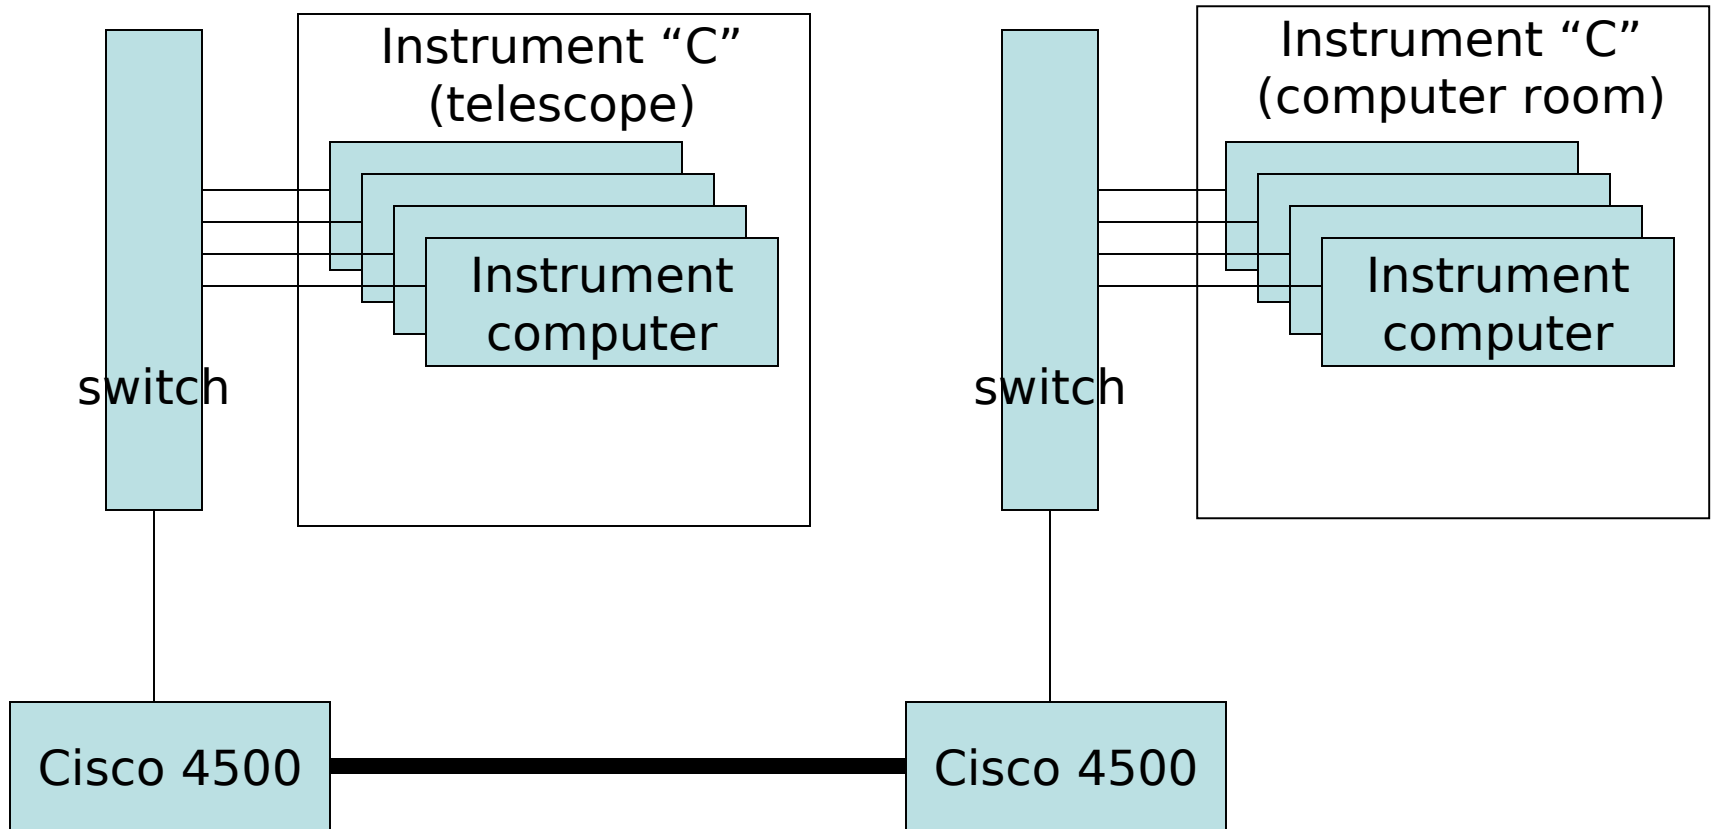

Network Topology

Norm Cushing

Requirements

- Managed port(s)
- Use spanning tree protocol
- Support VLANs (802.1q VLAN standard)
- Support SNMP (network monitoring)
- Support MAC filtering
- Supporting link aggregation (802.3ad standard).

Network Option A

Network Option B

Network Option C

Network Option D

Network Option E

vlan

Required Switch Option

- Cisco's Catalyst 2960

Ports - 8-port, 24-port, and 48-port boxes

Speeds - 10/100 or Gigabit,

Prices - \$560 to \$3700 or 7,50 to

Here is a link to the product line:

<http://www.cisco.com/en/US/products/ps6406/pi>